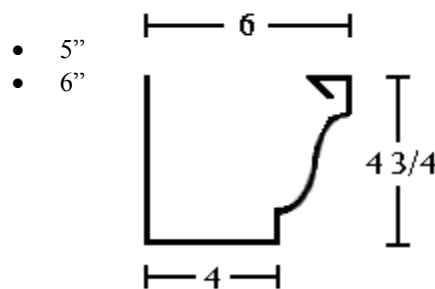

Seamless Gutter

FASCIAS

Double Bead

- Painted Aluminum 5 1/2"
- Painted Steel 5 1/2", 7 1/2"
- Copper 5"

Curved

- Painted Aluminum 5 1/2"
- Copper 5 1/2"

Single Bead

- Painted Steel 5 1/2", 7 1/2"
- Painted Aluminum 5 1/2"
- Copper 5 1/2"

OG (K style)

- 5"
- 6"
- Painted Aluminum
- Painted Steel
- Copper

- 5"
- 6"
- Painted Aluminum
- Painted Steel
- Copper

We also offer:

- 21' length Custom Gutter
- Radius O.G.
- Custom Colors

****Ask to see our Color Chart****