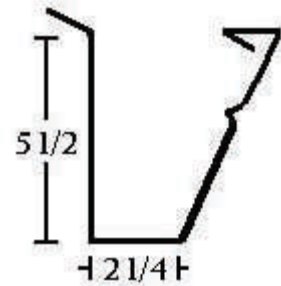

Seamless Gutter

FASCIAS

Double Bead

- Painted Aluminum 5 1/2"
- Painted Steel 5 1/2", 7 1/2"
- Copper 5"

Curved

- Painted Aluminum 5 1/2"
- Copper 5 1/2"

Single Bead

- Painted Steel 5 1/2", 7 1/2"
- Painted Aluminum 5 1/2"
- Copper 5 1/2"