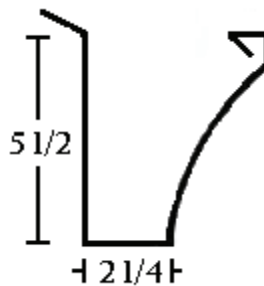

Seamless Gutter

FASCIAS

Double Bead

- Painted Aluminum 5 1/2"
- Painted Steel 5 1/2", 7 1/2"
- Copper 5"

Curved

- Painted Aluminum 5 1/2"
- Copper 5 1/2"

Single Bead

- Painted Steel 5 1/2", 7 1/2"
- Painted Aluminum 5 1/2"
- Copper 5 1/2"

OG (K style)

- 5"
- 6"
- Painted Aluminum
- Painted Steel
- Copper

- 5"
- 6"
- Painted Aluminum
- Painted Steel
- Copper

We also offer:

- 21' length Custom Gutter
- Radius O.G.
- Custom Colors

****Ask to see our Color Chart****