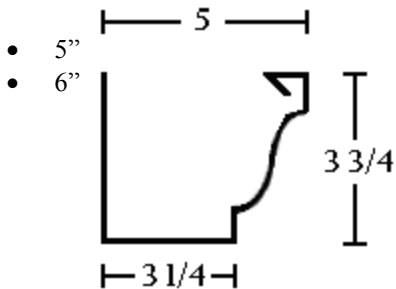

Seamless Gutter

FASCIAS

Double Bead

- Painted Aluminum 5 1/2"
- Painted Steel 5 1/2", 7 1/2"
- Copper 5"

Curved

- Painted Aluminum 5 1/2"
- Copper 5 1/2"

Single Bead

- Painted Steel 5 1/2", 7 1/2"
- Painted Aluminum 5 1/2"
- Copper 5 1/2"

OG (K style)

- 5"
- 6"
- Painted Aluminum
- Painted Steel
- Copper

- 5"
- 6"
- Painted Aluminum
- Painted Steel
- Copper

We also offer:

- 21' length Custom Gutter
- Radius O.G.
- Custom Colors

****Ask to see our Color Chart****