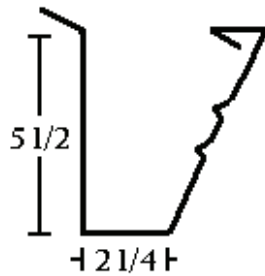

Seamless Gutter

FASCIAS

Double Bead

- Painted Aluminum 5 1/2"
- Painted Steel 5 1/2", 7 1/2"
- Copper 5"

Curved

- Painted Aluminum 5 1/2"
- Copper 5 1/2"

Single Bead

- Painted Steel 5 1/2", 7 1/2"
- Painted Aluminum 5 1/2"
- Copper 5 1/2"

OG (K style)

- 5"
- 6"
- Painted Aluminum
- Painted Steel
- Copper

- 5"
- 6"
- Painted Aluminum
- Painted Steel
- Copper

We also offer:

- 21' length Custom Gutter
- Radius O.G.
- Custom Colors

****Ask to see our Color Chart****