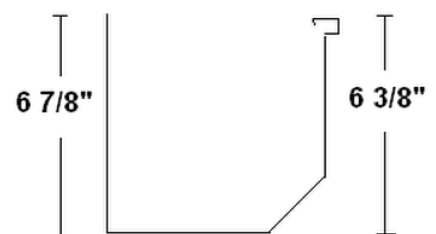

Seamless Gutter

FASCIAS

Double Bead

- Painted Aluminum 5 1/2"
- Painted Steel 5 1/2", 7 1/2"
- Copper 5"

Curved

- Painted Aluminum 5 1/2"
- Copper 5 1/2"

Single Bead

- Painted Steel 5 1/2", 7 1/2"
- Painted Aluminum 5 1/2"
- Copper 5 1/2"

OG (K style)

- 5"
- 6"
- Painted Aluminum
- Painted Steel
- Copper

- 5"
- 6"
- Painted Aluminum
- Painted Steel
- Copper

We also offer:

- 21' length Custom Gutter
- Radius O.G.
- Custom Colors

****Ask to see our Color Chart****

HALF ROUND

- Painted Aluminum
- Copper

BOX

- Painted Steel

CALL TODAY FOR PRICING!

1-888-331-2233