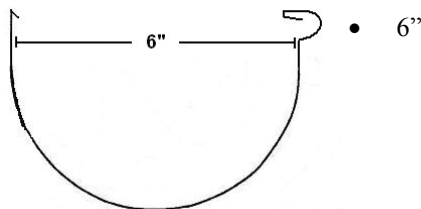

HALF ROUND

- Painted Aluminum
- Copper