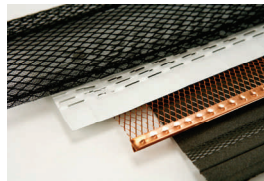

RMS Supply

www.rmssupply.com

Gutter Accessories

1 Flashings

2 Leaderheads

3 End Caps

4 Miters/Corners

5 Gutters

6 Hangers

7 Guards & Strainers

8 Elbows

9 Downspout Brackets

10 Downspouts

11 In-line Cleanouts/Dropouts

CALL TODAY FOR PRICING!

1-888-331-2233