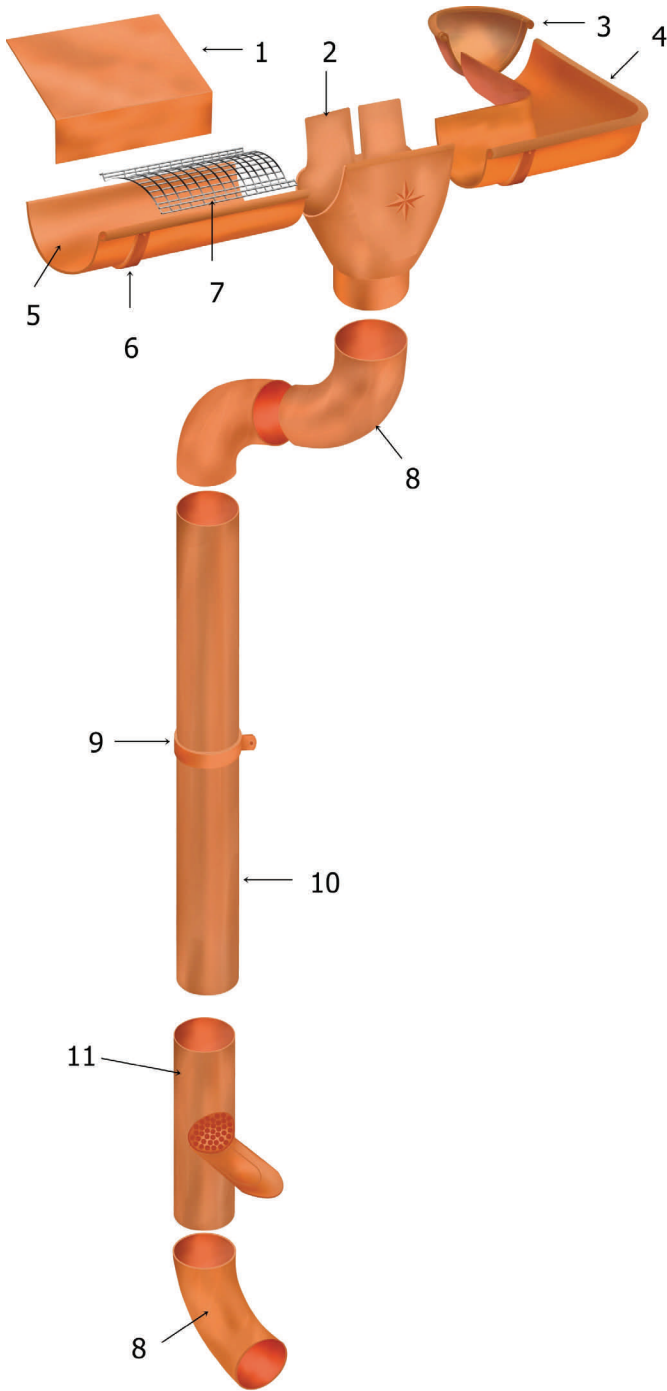

RMS Supply

www.rmssupply.com

Gutter Accessories

1 Flashings

2 Leaderheads

3 End Caps

4 Miters/Corners

5 Gutters

6 Hangers

7 Guards & Strainers

8 Elbows

9 Downspout Brackets

10 Downspouts

11 In-line Cleanouts/Dropouts

CALL TODAY FOR PRICING!

1-888-331-2233