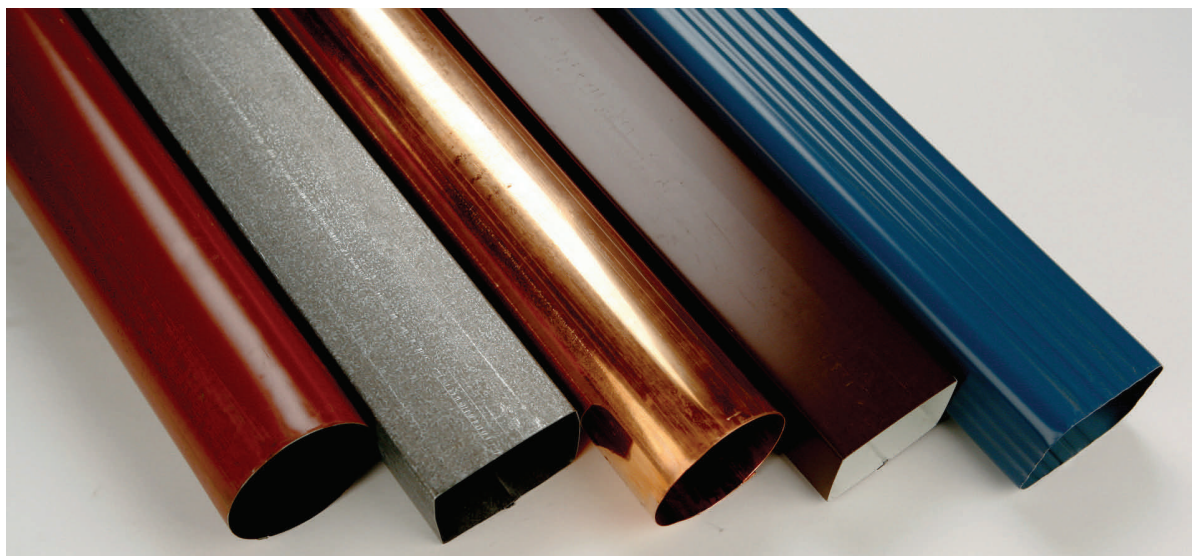

RMS Supply

www.rmssupply.com

Downspouts

Styles	Materials	Sizes
Round	Prepainted Aluminum	8 Ft
Rectangle	Prepainted Steel	10 Ft
Smooth	Copper	
Corrugated	Bonderized	
	Galvanized	

All the shapes and styles you need
Ask to see our color chart