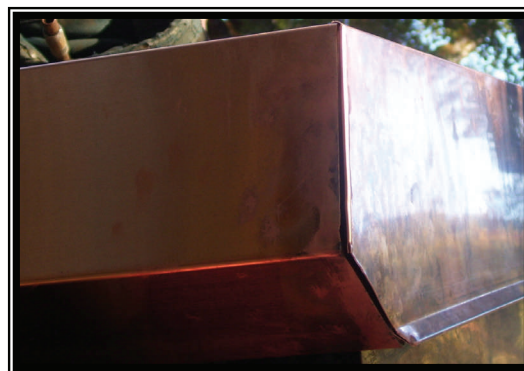

RMS Supply

www.rmssupply.com

Custom Gutter

CUSTOM DESIGN & SIZE

BOX GUTTER

DUTCH GUTTER

Material Types:

- Aluminum (pre-painted)
- Bonderized
- Copper
- Cor-Ten
- Galvalume
- Galvanized
- Kynar
- Stainless Steel
- Steel (pre-painted)
- Zinc