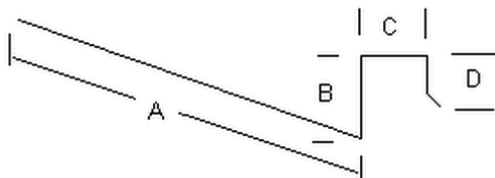

RMS Supply

www.rmssupply.com

Custom Gutter

CUSTOM DESIGN & SIZE

BOX GUTTER

DUTCH GUTTER

Material Types:

- Aluminum (pre-painted)
- Bonderized
- Copper
- Cor-Ten
- Galvalume
- Galvanized
- Kynar
- Stainless Steel
- Steel (pre-painted)
- Zinc