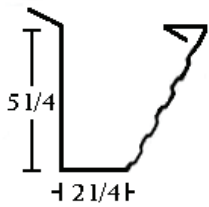

Bonderized Gutter

OG (K style)

- 4"
- 5"
- 6"
- 7"
- 8"

PLAIN FASCIA

- 5 1/4"
- 7 1/4"
- Tile*

DECCO FASCIA

- 5 1/4"
- 7 1/4"
- Tile*

CURVED FASCIA

- 5 1/4"
- 7 1/4"
- Tile*

- Bonderized is a phosphate coating over 26 ga. galvanized steel that makes it easy to paint

- Available in 25 foot lengths

- Custom gutter available in all of our materials:

Copper
Painted Aluminum
Painted Steel
Bonderized
Zinc