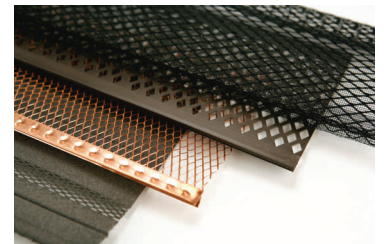

Bonderized Gutter

OG (K style)

- 4"
- 5"
- 6"
- 7"
- 8"

PLAIN FASCIA

- 5 1/4"
- 7 1/4"
- Tile*

DECCO FASCIA

- 5 1/4"
- 7 1/4"
- Tile*

CURVED FASCIA

- 5 1/4"
- 7 1/4"
- Tile*

- Bonderized is a phosphate coating over 26 ga. galvanized steel that makes it easy to paint

- Available in 25 foot lengths

- Custom gutter available in all of our materials:

Copper
Painted Aluminum
Painted Steel
Bonderized
Zinc

Ask about our
Gutter Accessories!

Leafguards

Rain Chains

CALL TODAY FOR PRICING!

1-888-331-2233

* Tile gutter is used to hide the front of a tile roof; the front is higher than the back