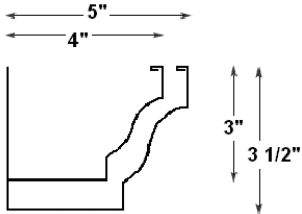

Bonderized Gutter

OG (K style)

- 4"
- 5"
- 6"
- 7"
- 8"

PLAIN FASCIA

- 5 1/4"
- 7 1/4"
- Tile*

DECCO FASCIA

- 5 1/4"
- 7 1/4"
- Tile*

CURVED FASCIA

- 5 1/4"
- 7 1/4"
- Tile*

- Bonderized is a phosphate coating over 26 ga. galvanized steel that makes it easy to paint

- Available in 25 foot lengths

- Custom gutter available in all of our materials:

Copper
Painted Aluminum
Painted Steel
Bonderized
Zinc