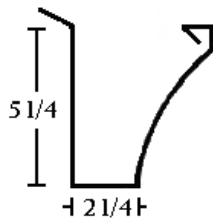

Bonderized Gutter

OG (K style)

- 4"
- 5"
- 6"
- 7"
- 8"

PLAIN FASCIA

- 5 1/4"
- 7 1/4"
- Tile*

DECCO FASCIA

- 5 1/4"
- 7 1/4"
- Tile*

CURVED FASCIA

- 5 1/4"
- 7 1/4"
- Tile*

- Bonderized is a phosphate coating over 26 ga. galvanized steel that makes it easy to paint

- Available in 25 foot lengths

- Custom gutter available in all of our materials:

Copper
Painted Aluminum
Painted Steel
Bonderized
Zinc